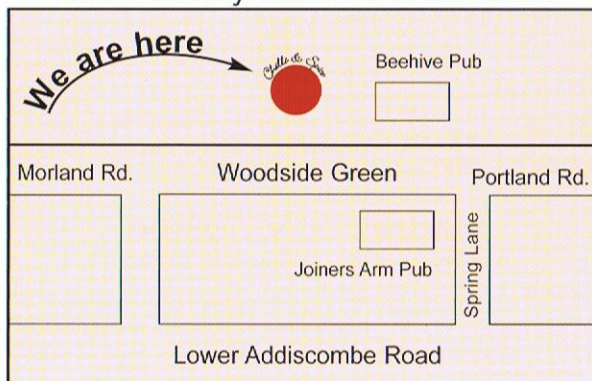

Free Delivery within 3 mile radius

Serving your area since 1995

Chilli & Spice

AUTHENTIC INDIAN TAKE AWAY

FREE HOME DELIVERY

Orders Over £12.00

Delivery within 45 Minutes

We cover Woodside, Addiscombe, Shirley, South Norwood, Selhurst, East Croydon, West Croydon, Central Croydon, Elmers End, Beckenham & Thornton Heath